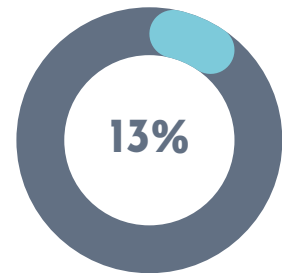

TONIGHT!

see website

The Greatest Gift: Christmas in Song

Annual Christmas Concert >

TONIGHT @ 6pm

Join us for a wonderful evening of music at our Annual Christmas Concert. Invite your friends to celebrate the holiday with us. Light refreshments to follow.

MONTHLY
$14,654
BUDGET
(DECEMBER)